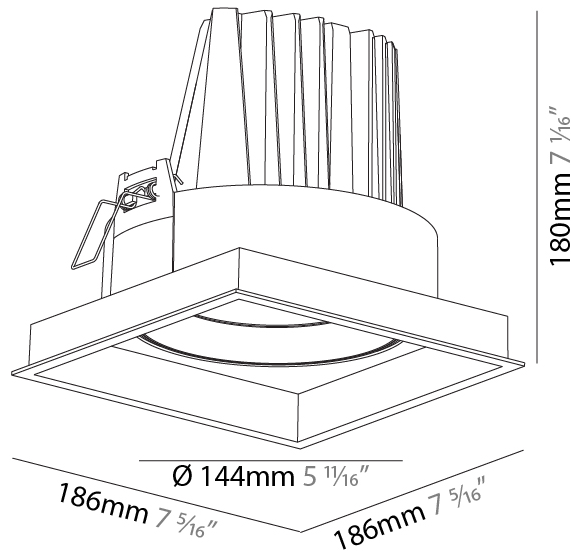

GENERAL

Series: Mehaniq Square Comfort
Subseries: Mehaniq Square Comfort Single
Brand: Prolight
Division: Architectural
Mounting Type: Recessed
Mounting Location: Ceiling
Subcategory: Downlight

PHYSICAL

Diameter (mm): 144
Diameter (in): 5 11/16
Length (mm): 186
Length (in): 7 5/16
Height (mm): 180
Height (in): 7 1/16
Min. Recessing Depth (mm): 260
Min. Recessing Depth (in): 10 1/4
Light Distribution: Downlight
Weight (kg): 1.88
Weight (lbs): 4.14
Fixture Finish: SSR / BKV / CWI / CRY / HAB / UFT / ITA / RUA / FTG / MYG / LOD / PUS / FRO / FUP / KIA / POP / BLS / SPG / MEY / GOH / GUM / CHC / COM / ABZ / JAG / OBR / MOS / ROR
Fixture Material: Aluminum Die Cast
Cut-out Measurements: 175.00mm / 175.00mm

ELECTRICAL

Lamp Type: LED (Zhaga Standard)
Input Wattage (W): 46.2
Total Output Wattage (W): 42
Dimming: Tri-Mode (Non-Dimming and Phase Dimming (120Vac only) and 0-10V Dimming)
Driver Included: Yes
Driver Location: External
Driver Type: Constant Current - Universal
Driver Class: Class 2
Input Voltage (V): 120 - 277
Constant Current (MA): 1050

LED

Number of LEDs: 1
Color Temperature (°K): 2700 / 3000 / 3500 / 4000
Max. Delivered Lumen (lm): 3694.3(12°)/3431.9(24°)/3401.6(40°)
Nominal Lumen (lm): 4240
CRI: >90 CRI
Lamp Life (hrs): 50000

OPTICAL

Reflector: 12 / 24 / 40 / 58
Adjustability: Rotational 355°; Tilt 30°

RATINGS AND CERTIFICATIONS

Certified By: Certified for North American Standards
IP rating: IP44