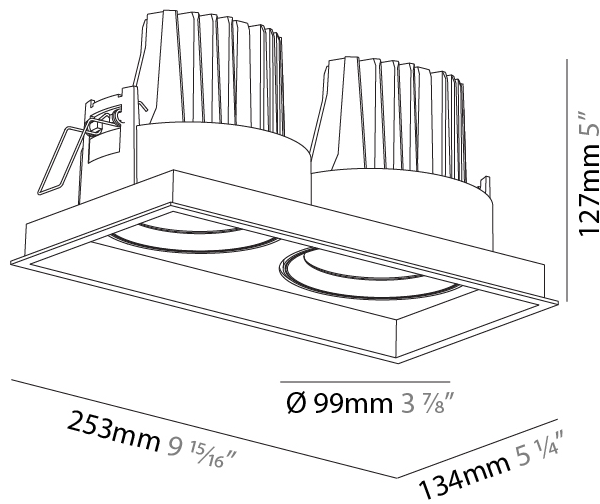

ELECTRICAL

Lamp Type: LED (Zhaga Standard)
Input Wattage (W): 26.4 / 33
Total Output Wattage (W): 24.2 / 29.5
Dimming: Tri-Mode (Non-Dimming and Phase Dimming (120Vac only) and 0-10V Dimming)
Driver Included: No
Driver Location: Recessed Housing
Driver Type: Constant Current - Universal
Housing: See components
Input Voltage (V): 120
Constant Current (MA): 350

LED

Number of LEDs: 2
Color Temperature (°K): 2700 / 3000 / 3500 / 4000
Max. Delivered Lumen (lm): 1670 / 1860 / 2010 / 2050
CRI: >90 CRI
Lamp Life (hrs): 50000

OPTICAL

Reflector°: 8
Adjustability: Rotational 355°; Tilt 30°

RATINGS AND CERTIFICATIONS

Certified By: Certified for North American Standards
IP rating: IP30

Zaneen Group Inc. © 2024, T 1800-388-3382, F 416-247-9319, www.zaneen.com

Available for International specifications by adding 'INT' at the end of the existing Model #. For assistance on 'custom' specifications, contact zteam@zaneen.com. In a constant effort to supply the best product, we reserve the right to change specifications or materials without notice. The most recent specification sheets are found at zaneen.com