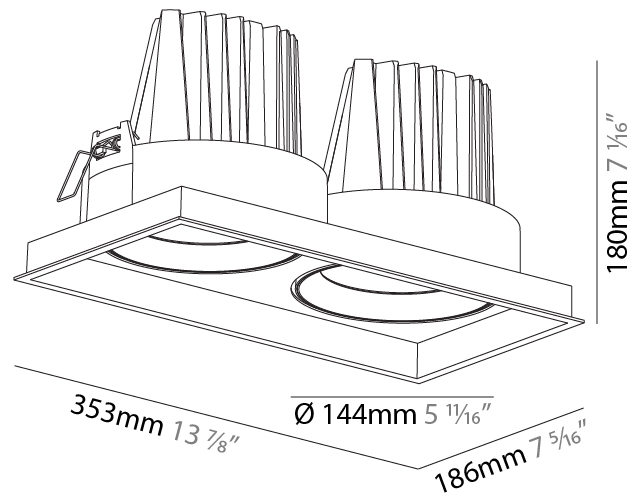

PHYSICAL

Shape: Rectangle
Length (mm): 353
Length (in): 13 7/8
Width (mm): 186
Width (in): 7 5/16
Height (mm): 180
Height (in): 7 1/16
Ceiling Thickness (mm): 10 / 12.5 / 15
Ceiling Thickness (in): 3/8 or 1/2 or 9/16
Min. Recessing Depth (mm): 200
Min. Recessing Depth (in): 7 7/8
Light Distribution: Adjustable / Downlight
Weight (kg): 3.671
Weight (lbs): 8.093
Installation Requirement: Requires 2 Housings - See Components
Fixture Finish: SSR / BKV / CWI / CRY / HAB / UFT / ITA / RUA / FTG / MYG / LOD / PUS / FRO / FUP / KIA / POP / BLS / SPG / MEY / GOH / GUM / CHC / COM / ABZ / JAG / OBR / MOS / ROR
Fixture Material: Aluminum Die Cast
Cut-out Measurements: 342mm / 13 7/16" x 175mm / 6 7/8"

ELECTRICAL

Lamp Type: LED (Zhaga Standard)
Total Output Wattage (W): 21
Dimming: Tri-Mode (Non-Dimming and Phase Dimming (120Vac only) and 0-10V Dimming)
Driver Location: Recessed Housing
Driver Type: Constant Current - Universal
Housing: See components
Input Voltage (V): 120 - 277
Constant Current (MA): 700

LED

Number of LEDs: 2
Color Temperature (°K): 2700 / 3000 / 3500 / 4000
Max. Delivered Lumen (lm): 2870 / 2980 / 3136 / 3200
CRI: >90 CRI
Lamp Life (hrs): 50000

OPTICAL

Reflector°: 8
Adjustability: Rotational 355°; Tilt 30°

RATINGS AND CERTIFICATIONS

Certified By: Certified for North American Standards
IP rating: IP20