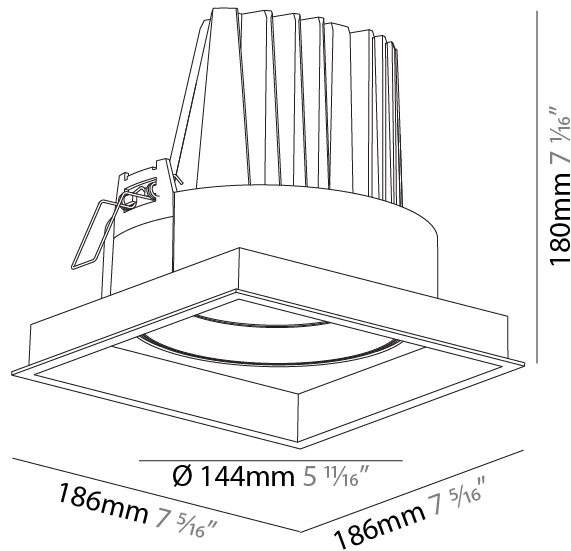

PHYSICAL

Shape: Square
Length (mm): 186
Length (in): 7 5/16
Width (mm): 186
Width (in): 7 5/16
Height (mm): 180
Height (in): 7 1/16
Ceiling Thickness (mm): 10 / 12.5 / 15
Ceiling Thickness (in): 3/8 or 1/2 or 9/16
Min. Recessing Depth (mm): 200
Min. Recessing Depth (in): 7 7/8
Light Distribution: Adjustable / Downlight
Weight (kg): 1.88
Weight (lbs): 4.14
Fixture Finish: SSR / BKV / CWI / CRY / HAB / UFT / ITA / RUA / FTG / MYG / LOD / PUS / FRO / FUP / KIA / POP / BLS / SPG / MEY / GOH / GUM / CHC / COM / ABZ / JAG / OBR / MOS / ROR
Fixture Material: Aluminum Die Cast
Cut-out Measurements: 175mm / 6 7/8" x 175mm / 6 7/8"

ELECTRICAL

Lamp Type: LED (Zhaga Standard)
Total Output Wattage (W): 41.9
Dimming: Tri-Mode (Non-Dimming and Phase Dimming (120Vac only) and 0-10V Dimming)
Driver Included: No
Driver Location: Recessed Housing
Driver Type: Constant Current - Universal
Housing: See components
Input Voltage (V): 120 - 277
Constant Current (MA): 1050

LED

Number of LEDs: 1
Color Temperature (°K): 2700 / 3000 / 3500 / 4000
Max. Delivered Lumen (lm): 4030 / 4130 / 4342 / 4430
CRI: >90 CRI
Lamp Life (hrs): 50000

OPTICAL

Reflector: 12 / 24 / 40
Adjustability: Rotational 355°; Tilt 30°

RATINGS AND CERTIFICATIONS

Certified By: Certified for North American Standards
IP rating: IP20

175mm x 175mm 6 7/8" x 6 7/8"	200mm 7 7/8"	10 | 15 mm 3/8" | 9/16"	30°	355°		

A