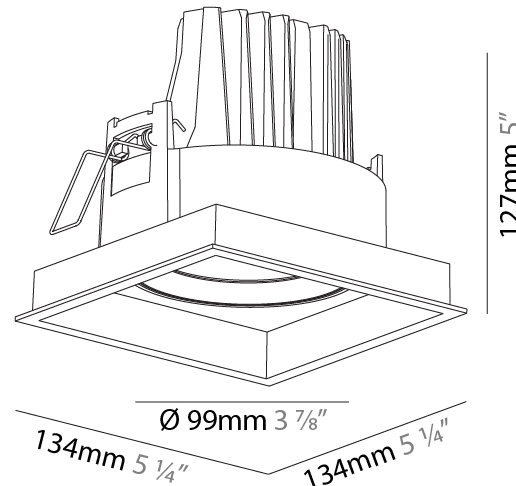

PHYSICAL

Shape: Square
Length (mm): 134
Length (in): 5 1/4
Width (mm): 134
Width (in): 5 1/4
Height (mm): 127
Height (in): 5
Ceiling Thickness (mm): 10 / 12.5 / 15
Ceiling Thickness (in): 3/8 or 1/2 or 9/16
Min. Recessing Depth (mm): 160
Min. Recessing Depth (in): 6 5/16
Light Distribution: Adjustable / Downlight
Weight (kg): 0.8
Weight (lbs): 1.76
Fixture Finish: SSR / BKV / CWI / CRY / HAB / UFT / ITA / RUA / FTG / MYG / LOD / PUS / FRO / FUP / KIA / POP / BLS / SPG / MEY / GOH / GUM / CHC / COM / ABZ / JAG / OBR / MOS / ROR
Fixture Material: Aluminum Die Cast
Cut-out Measurements: 125mm / 4 5/16" x 125mm / 4 5/16"

ELECTRICAL

Lamp Type: LED (Zhaga Standard)
Total Output Wattage (W): 12 / 15
Dimming: Tri-Mode (Non-Dimming and Phase Dimming (120Vac only) and 0-10V Dimming)
Driver Included: No
Driver Location: Recessed Housing
Driver Type: Constant Current - Universal
Housing: See components
Input Voltage (V): 120 - 277
Constant Current (MA): 350

LED

Number of LEDs: 1
Color Temperature (°K): 2700 / 3000 / 3500 / 4000
Max. Delivered Lumen (lm): 830 / 930 / 1010 / 1030
CRI: >90 CRI
Lamp Life (hrs): 50000

OPTICAL

Reflector°: 8
Adjustability: Rotational 355°; Tilt 30°

RATINGS AND CERTIFICATIONS

Certified By: Certified for North American Standards
IP rating: IP20