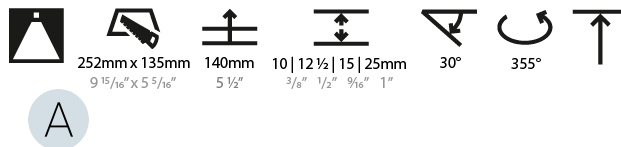

OPTICAL

Reflector: 8
Adjustability: Rotational 355°; Tilt 30°
Upon Request: Special Beam Angles

RATINGS AND CERTIFICATIONS

Zaneen Group Inc. © 2024, T 1800-388-3382, F 416-247-9319, www.zaneen.com
Certified By: Certified for North American Standards
Available for International specifications by adding "INT" at the end of the existing Model #. For assistance on 'custom' specifications, contact zteam@zaneen.com.
IP Rating: IP44
If a conflict occurs to supply the best product, we reserve the right to change specifications or materials without notice. The most recent specification sheets are found at zaneen.com