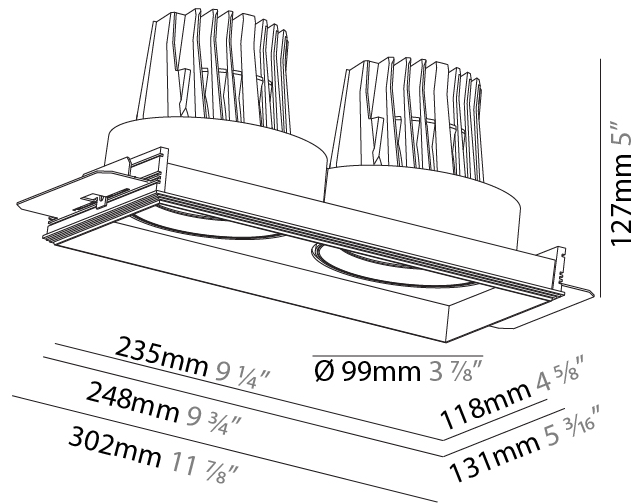

OPTICAL

Reflector: 8
Adjustability: Rotational 355°; Tilt 30°
Upon Request: Special Beam Angles

RATINGS AND CERTIFICATIONS

Zaneen Group Inc. © 2024, T 1800-388-3382, F 416-247-9319, www.zaneen.com
Certified By: Certified for North American Standards
Available for International specifications by adding "INT" at the end of the existing Model #. For assistance on 'custom' specifications, contact zteam@zaneen.com.
IP Rating: IP44
If a conflict occurs to supply the best product, we reserve the right to change specifications or materials without notice. The most recent specification sheets are found at zaneen.com